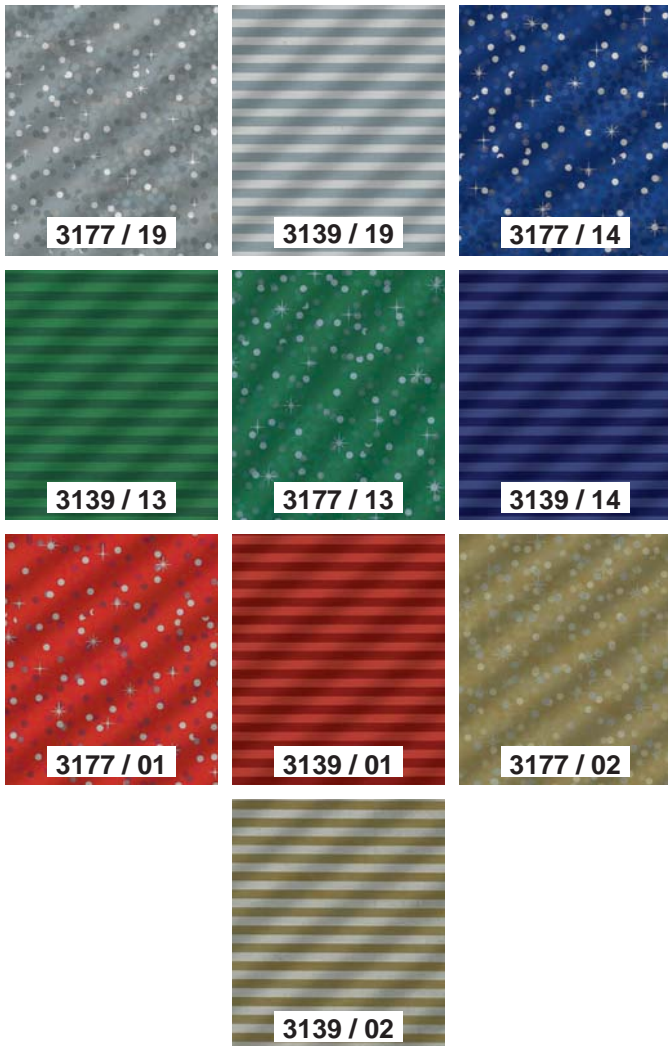

ASSORTIMENTI FANTASIA CHRISTMAS

CHRISTMAS PATTERN ASSORTMENTS

LIGHT & STRIPES

PRECIOUS

LIGHT & STRIPES

ROTOLINO - CONSUMER ROLL

Cod.	m	Um	Pz	Box
79 00 79 2 66 00	0.70x2	RT	1	50

PRECIOUS

ROTOLINO - CONSUMER ROLL

Cod.	m	Um	Pz	Box
79 00 79 2 68 00	0.70x2	RT	1	50

**NUOVE
FANTASIE
2023**
New fantasy

Assortimento con 10 soggetti a rotazione
Assortment with 10 subjects in rotation.